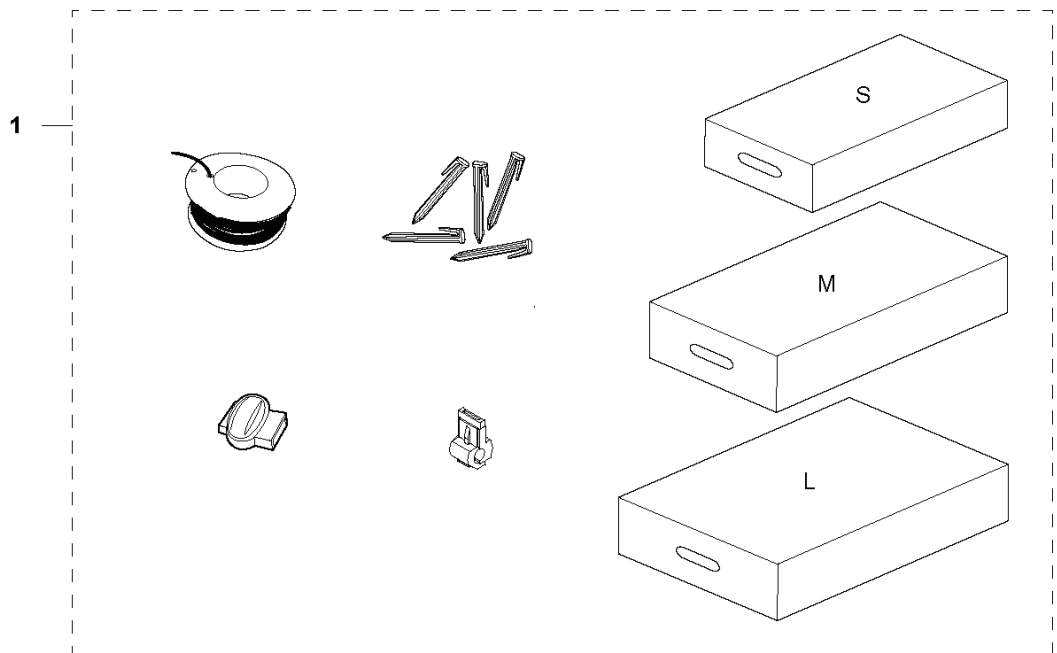

H AUTOMOWER 310, 315 INSTALLATION ACCESSORIES

PXM_REF	PXM_PARTNO	BESKRIVELSE	PXM_REMARK		
1	967623601	INSTALLATION KIT	Installation KIT S: Wire (150 m), Staples (300 pcs), Connectors (3 pcs), Couplers (5 pcs)	1	
1	967623602	INSTALLATION KIT	Installation KIT M: Wire (250 m), Staples (400 pcs), Connectors (3 pcs), Couplers (5 pcs)	1	
1	967623603	INSTALLATION KIT	Installation KIT L: Wire (400 m), Staples (600 pcs), Connectors (5 pcs), Couplers (5 pcs)	1	
2	535129001	KONTAKT	Loop Wire Connector	1	
2	535129002	KONTAKT	Loop Wire Connector, Blister Pack, 100 pcs	1	
2	577864801	KONTAKT	Loop Wire Connector, Blister Pack, 5 pcs	1	
3	501980201	KOPPLING	Coupler	1	
3	501980203	KOPPLING	Coupler, 100 pcs	1	
3	577864701	KOPPLING	Coupler, Blister Pack, 5 pcs	2	
4	583973401	KLAMMER	Staples, 100 pcs	1	
5	577606604	BLADE SET	Long Life - Safety Blade, 300 pcs	1	
5	577864603	BLADE SET	Long Life - Safety Blade, Blister Pack, 9 pcs	1	
5	577606505	BLADE SET	Long Life - Safety Blade, 45 pcs	1	
6	577864302	KABEL	Wire, Blister Pack, (50 m)	1	
6	597237801	KABEL	Wire (150 m)	1	
7	580662006	KABEL	Wire (250 m)	1	
8	522914102	KABEL	Wire (500 m)	1	
9	580662004	KABEL	Wire (800 m)	1	
10	593163601	POWER SUPPLY UNIT	Power Supply Unit EU	1	
11	590442202	DRIVENHED	Power Supply Unit UK, IE	1	
11	590442203	POWER SUPPLY UNIT	Power Supply Unit CH	1	
11	590442204	DRIVENHED	Power Supply Unit US, CA	1	
11	590442206	DRIVENHED	Power Supply Unit JP	1	
11	584862601	DRIVENHED	EU	1	
11	584862605	DRIVENHED	Power Supply Unit AU, NZ	1	
11	529532610	DRIVENHED	Power Supply Unit CN	1	
12	544177501	MÅLEBÅND	Measuring Tape	1	
13	579825101	KABLAG KPL	Low voltage cable 20m	1	
14	579825102	KABLAG KPL	Low voltage cable 10m	1	
15	579825103	KABLAG KPL	Low Voltage Cable (3 m)	1	
15	579825104	KABLAG KPL	Low Voltage Cable (5 m)	1	
18	597435801	SCREW	6 pcs+Key	1	
19	586277901	MÆRKAT	Sticker, Cable Markers, 10 pcs	1	
20	579571201	MÆRKAT	Label Alarm	1	
21	590855001	OPBEVARINGSKASSE	Cable Connector Protection	1	
22	596339801	VÆRKTØJ		1