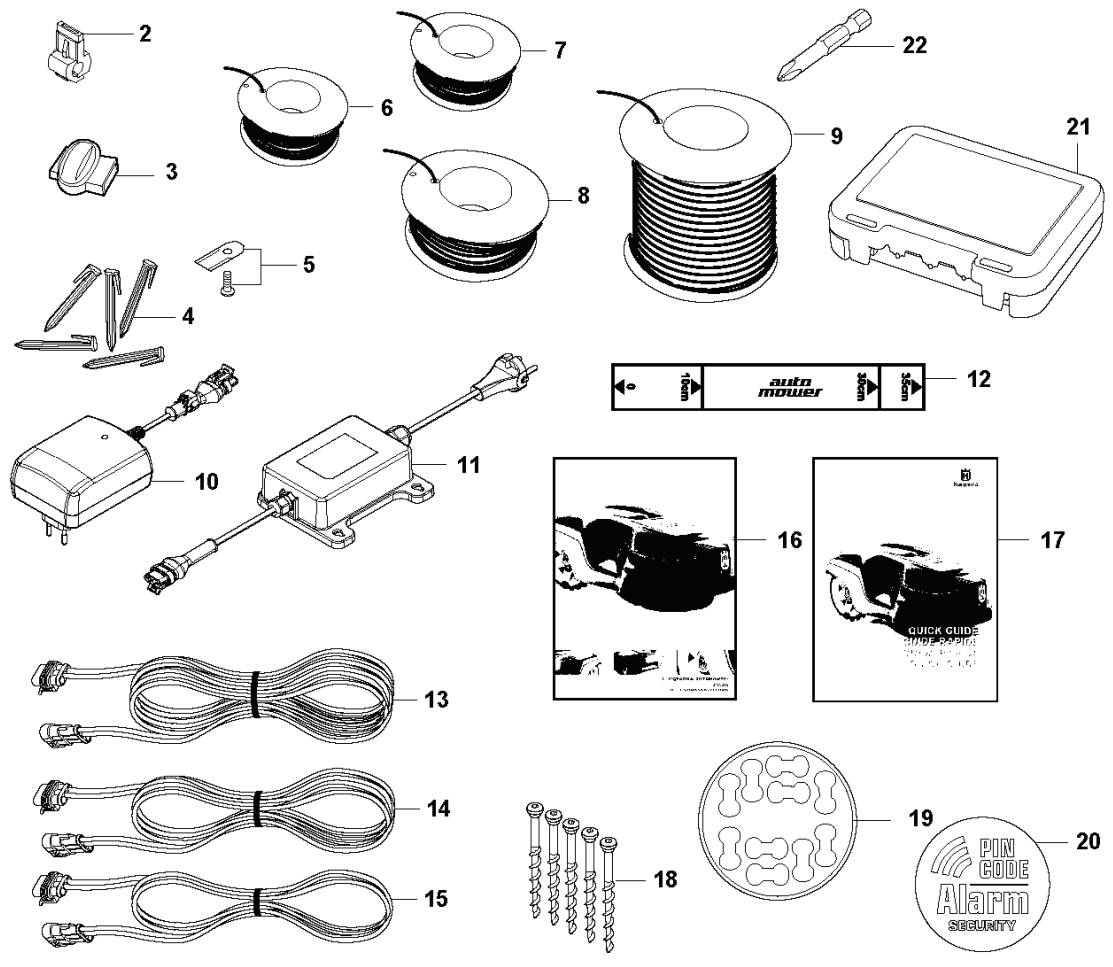

H AUTOMOWER 310, 315 INSTALLATION ACCESSORIES

PXM_REF	PXM_PARTNO	BESKRIVELSE	PXM_REMARK		
1	967623601	INSTALLATION KIT	Installation KIT S: Wire (150 m), Staples (300 pcs), Connectors (3 pcs), Couplers (5 pcs)	1	
1	967623602	INSTALLATION KIT	Installation KIT M: Wire (250 m), Staples (400 pcs), Connectors (3 pcs), Couplers (5 pcs)	1	
1	967623603	INSTALLATION KIT	Installation KIT L: Wire (400 m), Staples (600 pcs), Connectors (5 pcs), Couplers (5 pcs)	1	
2	535129001	KONTAKT	Loop Wire Connector	1	
2	535129002	KONTAKT	Loop Wire Connector, Blister Pack, 100 pcs	1	
2	577864801	KONTAKT	Loop Wire Connector, Blister Pack, 5 pcs	1	
3	501980201	KOPPLING	Coupler	1	
3	501980203	KOPPLING	Coupler, 100 pcs	1	
3	577864701	KOPPLING	Coupler, Blister Pack, 5 pcs	2	
4	583973401	KLAMMER	Staples, 100 pcs	1	
5	577606604	BLADE SET	Long Life - Safety Blade, 300 pcs	1	
5	577864603	BLADE SET	Long Life - Safety Blade, Blister Pack, 9 pcs	1	
5	577606505	BLADE SET	Long Life - Safety Blade, 45 pcs	1	
6	577864302	KABEL	Wire, Blister Pack, (50 m)	1	
6	597237801	KABEL	Wire (150 m)	1	
7	580662006	KABEL	Wire (250 m)	1	
8	522914102	KABEL	Wire (500 m)	1	
9	580662004	KABEL	Wire (800 m)	1	
10	593163601	POWER SUPPLY UNIT	Power Supply Unit EU	1	
11	590442202	DRIVENHED	Power Supply Unit UK, IE	1	
11	590442203	POWER SUPPLY UNIT	Power Supply Unit CH	1	
11	590442204	DRIVENHED	Power Supply Unit US, CA	1	
11	590442206	DRIVENHED	Power Supply Unit JP	1	
11	584862601	DRIVENHED	EU	1	
11	584862605	DRIVENHED	Power Supply Unit AU, NZ	1	
11	529532610	DRIVENHED	Power Supply Unit CN	1	
12	544177501	MÅLEBÅND	Measuring Tape	1	
13	579825101	KABLAG KPL	Low voltage cable 20m	1	
14	579825102	KABLAG KPL	Low voltage cable 10m	1	
15	579825103	KABLAG KPL	Low Voltage Cable (3 m)	1	
15	579825104	KABLAG KPL	Low Voltage Cable (5 m)	1	
18	597435801	SCREW	6 pcs+Key	1	
19	586277901	MÆRKAT	Sticker, Cable Markers, 10 pcs	1	
20	579571201	MÆRKAT	Label Alarm	1	
21	590855001	OPBEVARINGSKASSE	Cable Connector Protection	1	
22	596339801	VÆRKTØJ		1