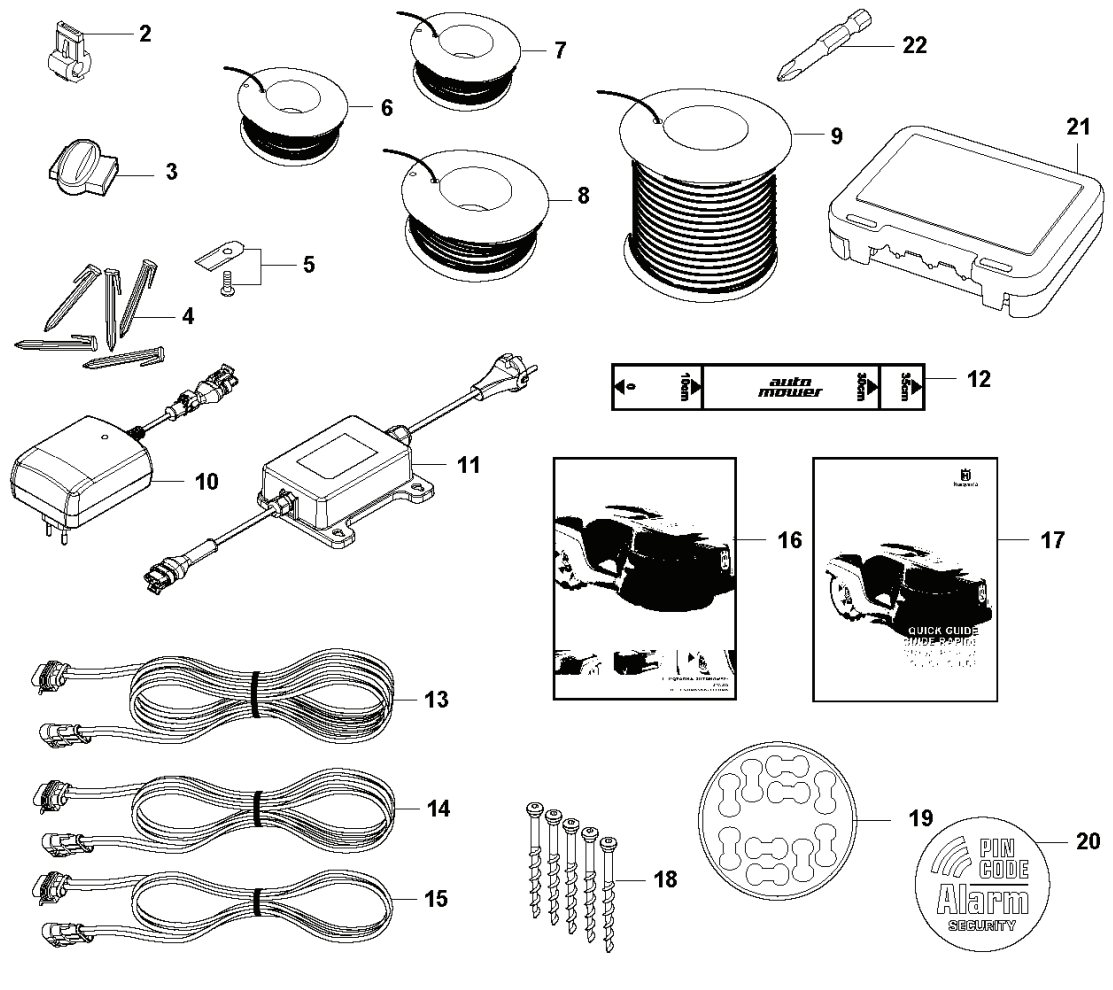

H AUTOMOWER 310, 315 INSTALLATION ACCESSORIES

PXM_REF	PXM_PARTNO	BESKRIVELSE	PXM_REMARK		
1	967623601	INSTALLATION KIT	Installation KIT S: Wire (150 m), Staples (300 pcs), Connectors (3 pcs), Couplers (5 pcs)	1	
1	967623602	INSTALLATION KIT	Installation KIT M: Wire (250 m), Staples (400 pcs), Connectors (3 pcs), Couplers (5 pcs)	1	
1	967623603	INSTALLATION KIT	Installation KIT L: Wire (400 m), Staples (600 pcs), Connectors (5 pcs), Couplers (5 pcs)	1	
2	535129001	KONTAKT	Loop Wire Connector	1	
2	535129002	KONTAKT	Loop Wire Connector, Blister Pack, 100 pcs	1	
2	577864801	KONTAKT	Loop Wire Connector, Blister Pack, 5 pcs	1	
3	501980201	KOPPLING	Coupler	1	
3	501980203	KOPPLING	Coupler, 100 pcs	1	
3	577864701	KOPPLING	Coupler, Blister Pack, 5 pcs	2	
4	577864201	KLAMMER	Staples, 100 pcs	1	
5	577606604	BLADE SET	Long Life - Safety Blade, 300 pcs	1	
5	577864603	BLADE SET	Long Life - Safety Blade, Blister Pack, 9 pcs	1	
5	577606505	BLADE SET	Long Life - Safety Blade, 45 pcs	1	
6	577864301	KABEL	Wire, Blister Pack, (150 m)	1	
6	577864302	KABEL	Wire, Blister Pack, (50 m)	1	
7	580662006	KABEL	Wire (250 m)	1	
8	522914102	KABEL	Wire (500 m)	1	
9	580662004	KABEL	Wire (800 m)	1	
10	593163601	POWER SUPPLY UNIT	Power Supply Unit EU	1	
11	590442202	DRIVENHED	Power Supply Unit UK, IE	1	
11	590442203	POWER SUPPLY UNIT	Power Supply Unit CH	1	
11	590442204	DRIVENHED	Power Supply Unit US, CA	1	
11	590442205	DRIVENHED	Power Supply Unit AU, NZ	1	
11	590442206	DRIVENHED	Power Supply Unit JP	1	
11	584862601	DRIVENHED	EU	1	
12	544177501	MÅLEBÅND	Measuring Tape	1	
13	579825101	KABLAGE KPL	Low Voltage Cable (20 m)	1	
14	579825102	KABLAGE KPL	Low Voltage Cable (10 m)	1	
15	579825103	KABLAGE KPL	Low Voltage Cable (3 m)	1	
15	579825104	KABLAGE KPL	Low Voltage Cable (5 m)	1	
18	597435801	SCREW	6 pcs+Key	1	
19	586277901	MÆRKAT	Sticker, Cable Markers, 10 pcs	1	
20	579571201	MÆRKAT	Label Alarm	1	
21	590855001	OPBEVARINGSKASSE	Cable Connector Protection	1	
22	596339801	VÆRKTØJ		1