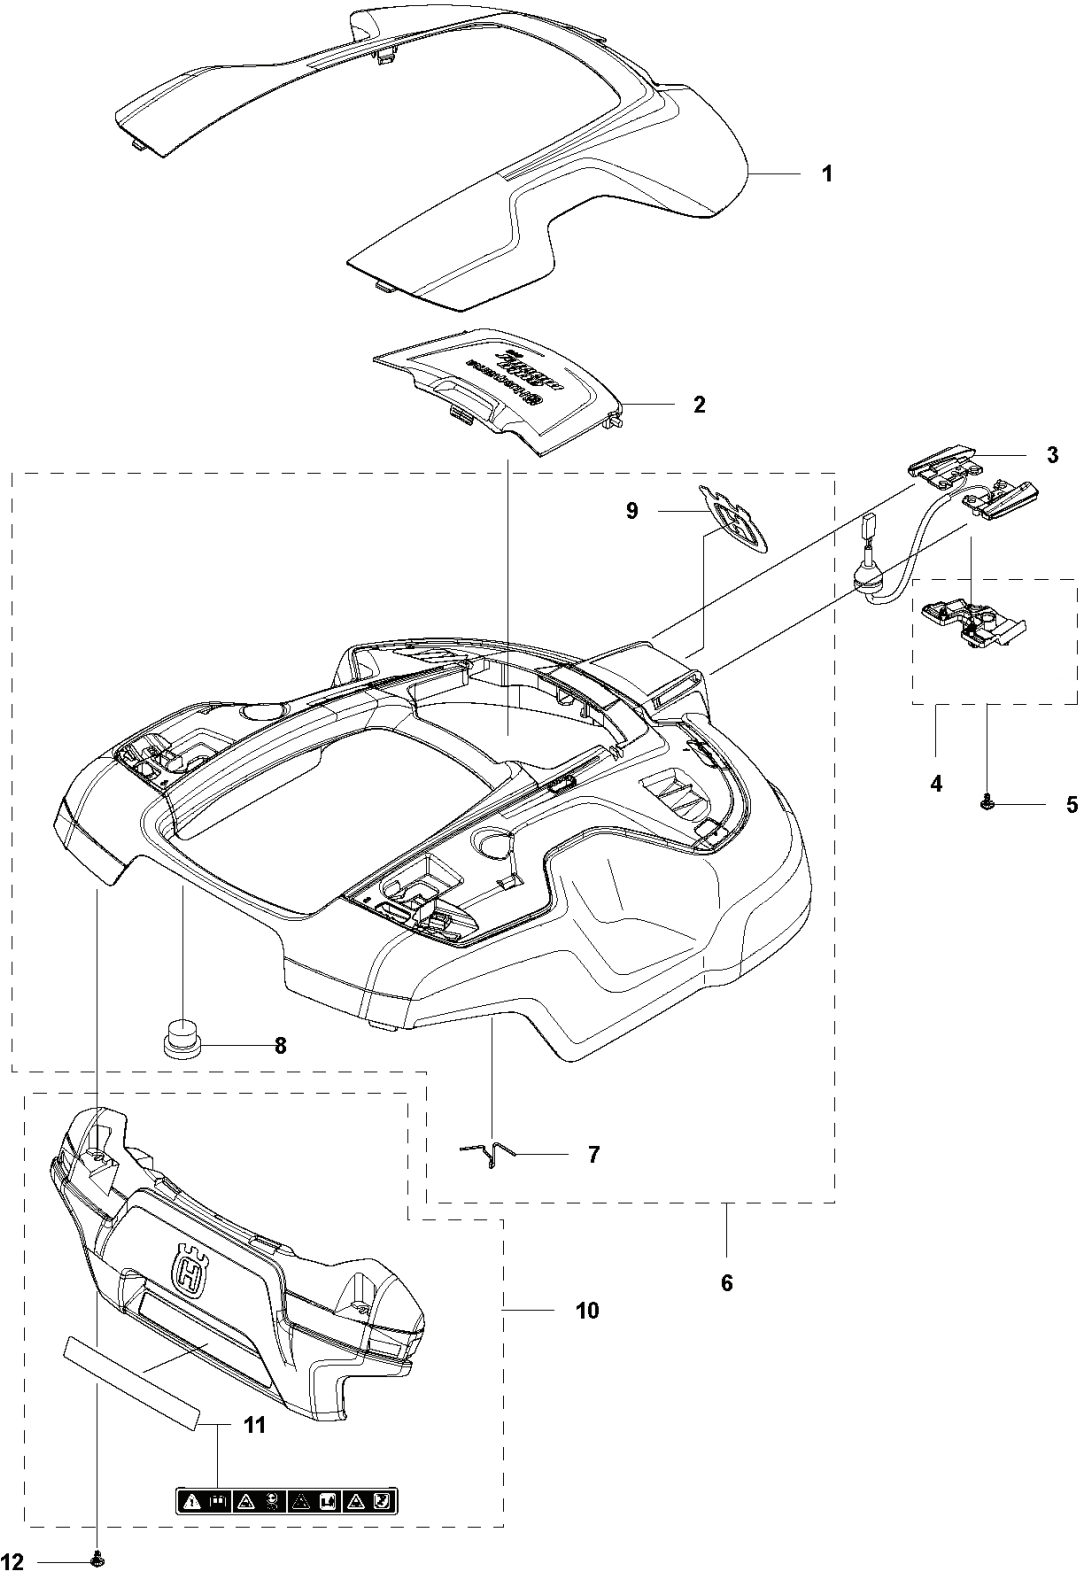

A AUTOMOWER 310, 315
COVER

PXM_REF	PXM_PARTNO	BESKRIVELSE	PXM_REMARK		
1	587235803	BODY KIT	Top Cover Orange	1	
1	587235802	BODY KIT	Top Cover White	1	
1	587235801	BODY KIT	Top Cover Grey	1	
2	585538101	KAPPE	Hood 310	1	
3	531144701	KABLAGE KPL	Charging Plate Wiring	1	
4	587448602	HOLDER KIT	Holder KIT	1	
5	574450101	SKRUE ITXPANT	Screw	1	
6	587448501	BODY KIT	Body ASSY	1	
7	587419402	FJEDER	Spring Hood	1	
8	580526801	HAT	Cap Snaploc	3	
9	574382101	MÆRKAT	Crown	1	
10	587448701	KOFANGER	Bumper ASSY	1	
11	586359701	MÆRKAT	Label Warning	1	
12	574450101	SKRUE ITXPANT	Screw	2