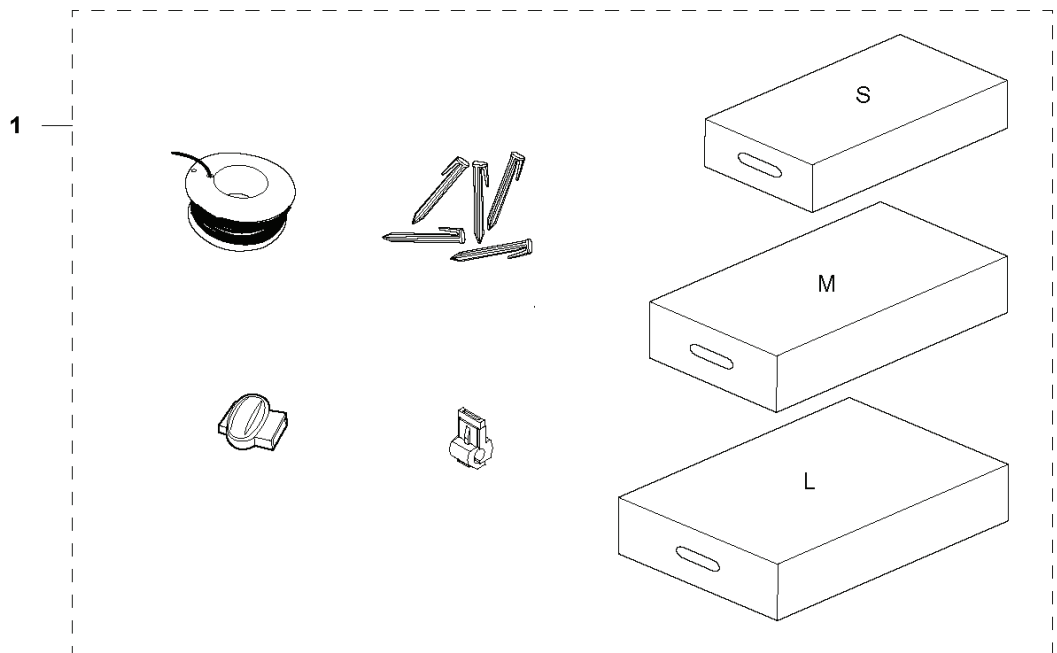

H AUTOMOWER 310, 315 INSTALLATION ACCESSORIES

PXM_REF	PXM_PARTNO	BESKRIVELSE	PXM_REMARK		
1	967623601	INSTALLATION KIT	Installation KIT S: Wire (150 m), Staples (300 pcs), Connectors (3 pcs), Couplers (5 pcs)	1	
1	967623602	INSTALLATION KIT	Installation KIT M: Wire (250 m), Staples (400 pcs), Connectors (3 pcs), Couplers (5 pcs)	1	
1	967623603	INSTALLATION KIT	Installation KIT L: Wire (400 m), Staples (600 pcs), Connectors (5 pcs), Couplers (5 pcs)	1	
2	535129001	KONTAKT	Loop Wire Connector	1	
2	535129002	KONTAKT	Loop Wire Connector, Blister Pack, 100 pcs	1	
2	577864801	KONTAKT	Loop Wire Connector, Blister Pack, 5 pcs	1	
3	501980201	KOPPLING	Coupler	1	
3	501980203	KOPPLING	Coupler, 100 pcs	1	
3	577864701	KOPPLING	Coupler, Blister Pack, 5 pcs	2	
4	577864201	KLAMMER	Staples, 100 pcs	1	
5	577606604	BLADE SET	Long Life - Safety Blade, 300 pcs	1	
5	577864603	BLADE SET	Long Life - Safety Blade, Blister Pack, 9 pcs	1	
5	577606505	BLADE SET	Long Life - Safety Blade, 45 pcs	1	
6	577864301	KABEL	Wire, Blister Pack, (150 m)	1	
6	577864302	KABEL	Wire, Blister Pack, (50 m)	1	
7	580662006	KABEL	Wire (250 m)	1	
8	522914102	KABEL	Wire (500 m)	1	
9	580662004	KABEL	Wire (800 m)	1	
10	593163601	POWER SUPPLY UNIT	Power Supply Unit EU	1	
11	590442202	DRIVENHED	Power Supply Unit UK, IE	1	
11	590442203	POWER SUPPLY UNIT	Power Supply Unit CH	1	
11	590442204	DRIVENHED	Power Supply Unit US, CA	1	
11	590442205	DRIVENHED	Power Supply Unit AU, NZ	1	
11	590442206	DRIVENHED	Power Supply Unit JP	1	
11	584862601	DRIVENHED	EU	1	
12	544177501	MÅLEBÅND	Measuring Tape	1	
13	579825101	KABLAGE KPL	Low Voltage Cable (20 m)	1	
14	579825102	KABLAGE KPL	Low Voltage Cable (10 m)	1	
15	579825103	KABLAGE KPL	Low Voltage Cable (3 m)	1	
15	579825104	KABLAGE KPL	Low Voltage Cable (5 m)	1	
18	597435801	SCREW	6 pcs+Key	1	
19	586277901	MÆRKAT	Sticker, Cable Markers, 10 pcs	1	
20	579571201	MÆRKAT	Label Alarm	1	
21	590855001	OPBEVARINGSKASSE	Cable Connector Protection	1	
22	596339801	VÆRKTØJ		1