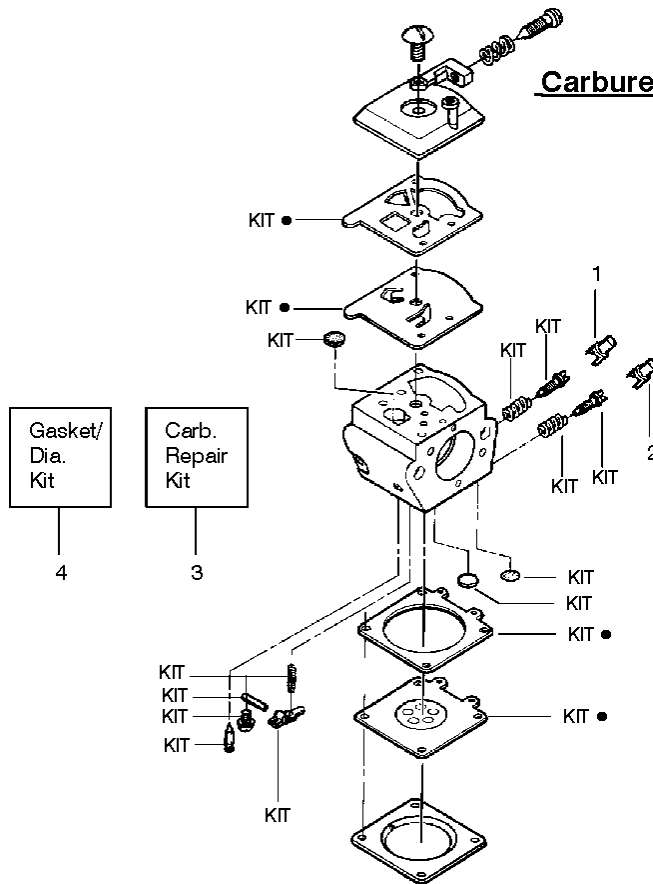

Carburetor Assembly – WT-391 – #530069722

Ref.	Part No.	Description
1.	530038479	Limiter Cap – High
2.	530038478	Limiter Cap – Low
3.	530069826	Carburetor Repair Kit (KIT = Indicates Contents) & Includes Limiter Caps
4.	530069844	Gasket/Diaphragm Kit (● = Indicates Contents)