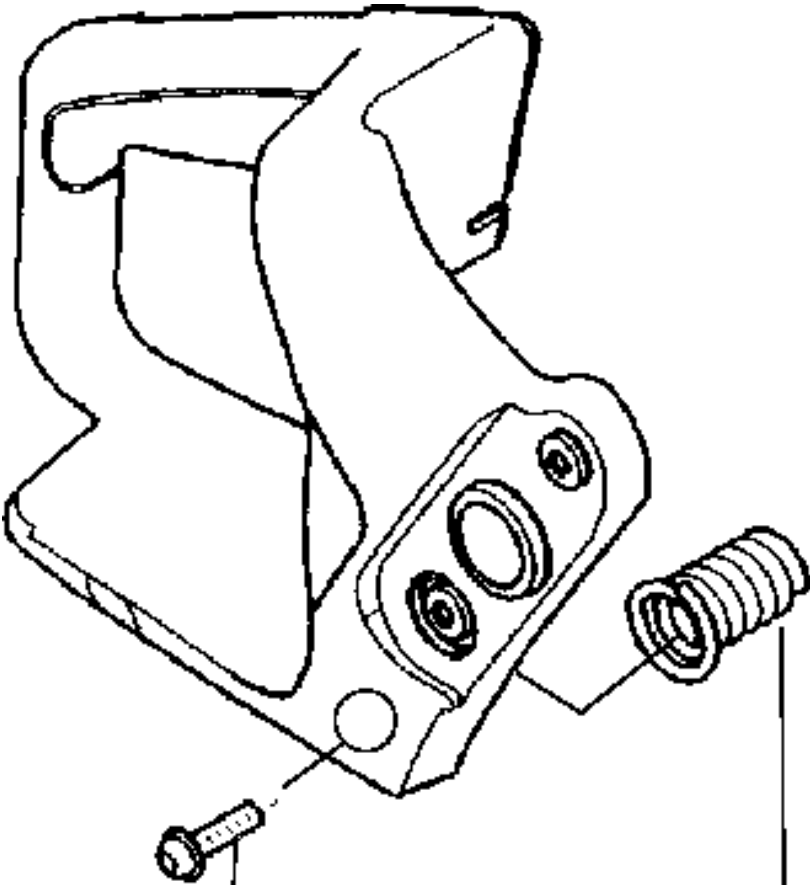

KÆDEBREMSE OG KOBLINGSDÆKSEL 351, 370, 390, 420, 952801732, 952801802, 952801741, 2008-05

Ref.	Reserve-dels-nr.	Beskrivelse	Bemærkning	Stk. SÆT
1	530 07 13-47	HÅNDVÆRN		1
2	530 01 59-13	PENNE		1
3	530 01 59-11	SCREW		1
4	530 05 47-41	KNEE LINK		1
5	530 01 62-37	FJEDER		1
6	530 05 22-32	BREMSEBÅND		1
7	530 01 59-10	FJEDER		1
8	530 05 65-31	AKSELTAP		1
9	530 02 98-79	SCREW		1
10	530 02 98-81	AKSELTAP		1
11	530 01 63-84	SCREW		1
12	530 03 85-93	HOLDER		1
13	530 02 98-78	FJEDER		1
14	530 05 47-44	KOBLINGSHUS		1
15	530 03 86-79	DÆKSEL		1
16	530 01 58-26	PENNE		1
17	530 03 85-93	HOLDER		1
18	530 01 61-10	SCREW		1
19	530 01 59-17	MØTRIK		1
20	545 13 99-01	KÆDEBREMSE		1

530015814
Screw

530053274
Assy-Isolator Spring