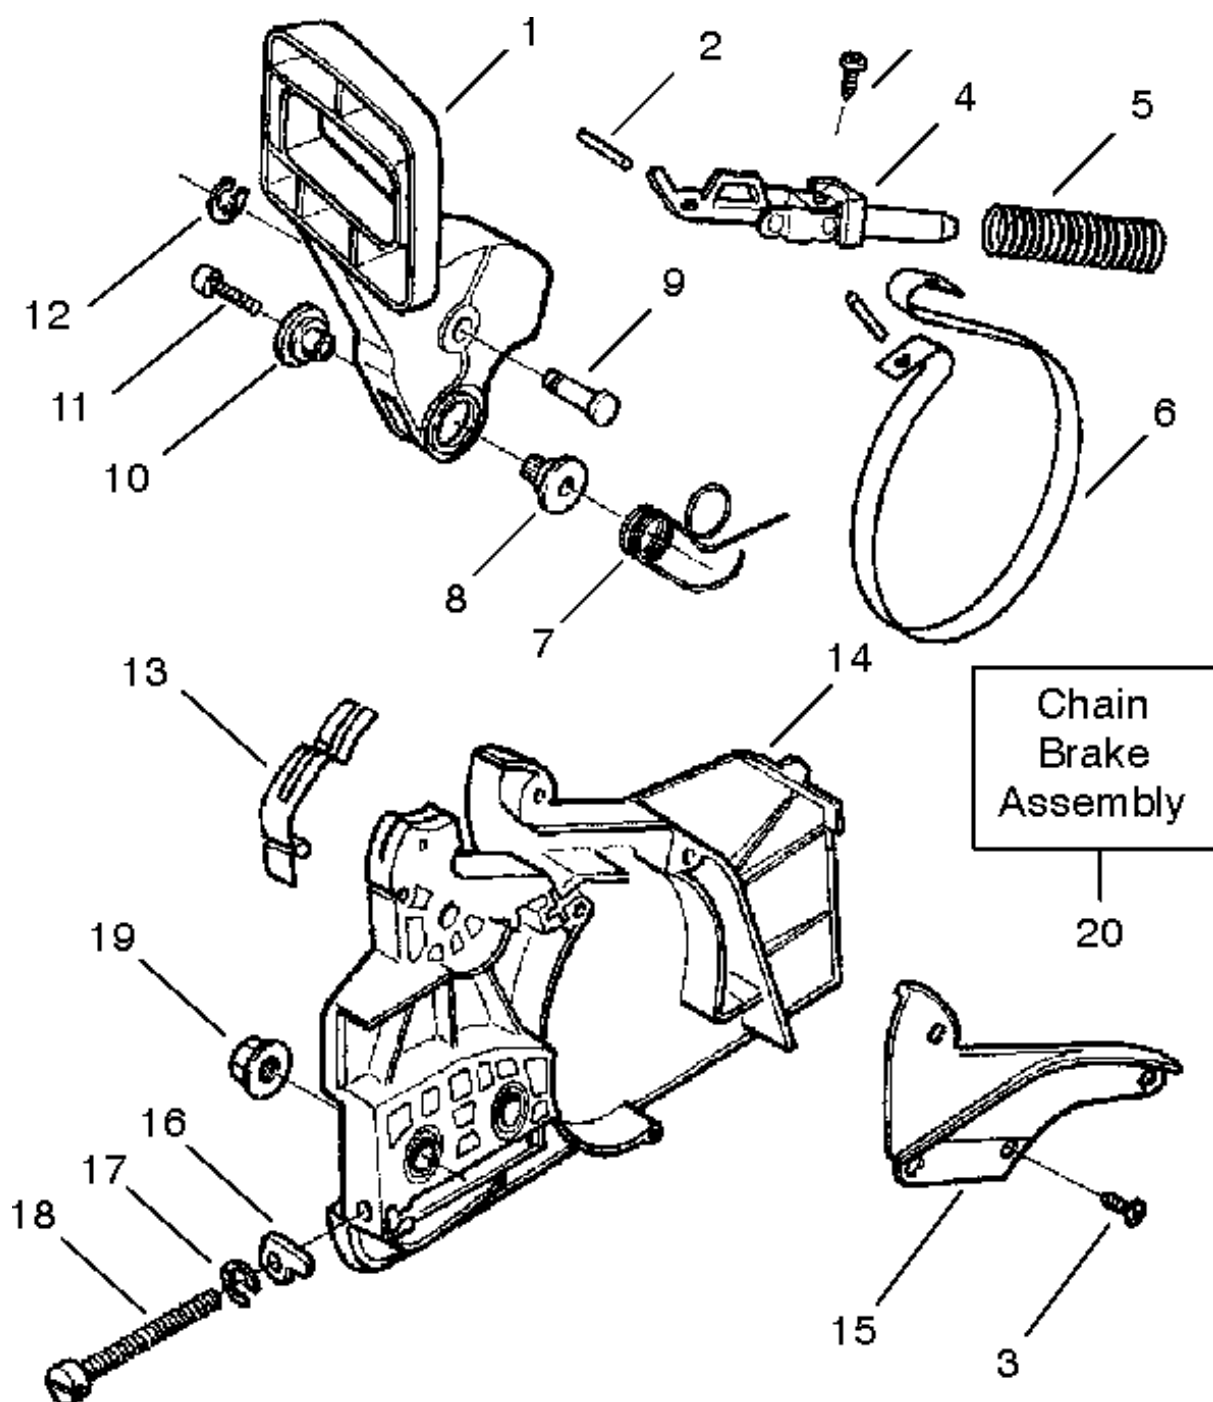

KÆDEBREMSE OG KOBLINGSDÆKSEL 351, 370, 390, 420, 952801732, 952801802, 952801741, 2008-05

Ref.	Reserve-dels-nr.	Beskrivelse	Bemærkning	Stk. SÆT
1	530 07 13-47	HÅNDVÆRN		1
2	530 01 59-13	PENNE		1
3	530 01 59-11	SCREW		1
4	530 05 47-41	KNEE LINK		1
5	530 01 62-37	FJEDER		1
6	530 05 22-32	BREMSEBÅND		1
7	530 01 59-10	FJEDER		1
8	530 05 65-31	AKSELTAP		1
9	530 02 98-79	SCREW		1
10	530 02 98-81	AKSELTAP		1
11	530 01 63-84	SCREW		1
12	530 03 85-93	HOLDER		1
13	530 02 98-78	FJEDER		1
14	530 05 47-44	KOBLINGSHUS		1
15	530 03 86-79	DÆKSEL		1
16	530 01 58-26	PENNE		1
17	530 03 85-93	HOLDER		1
18	530 01 61-10	SCREW		1
19	530 01 59-17	MØTRIK		1
20	545 13 99-01	KÆDEBREMSE		1