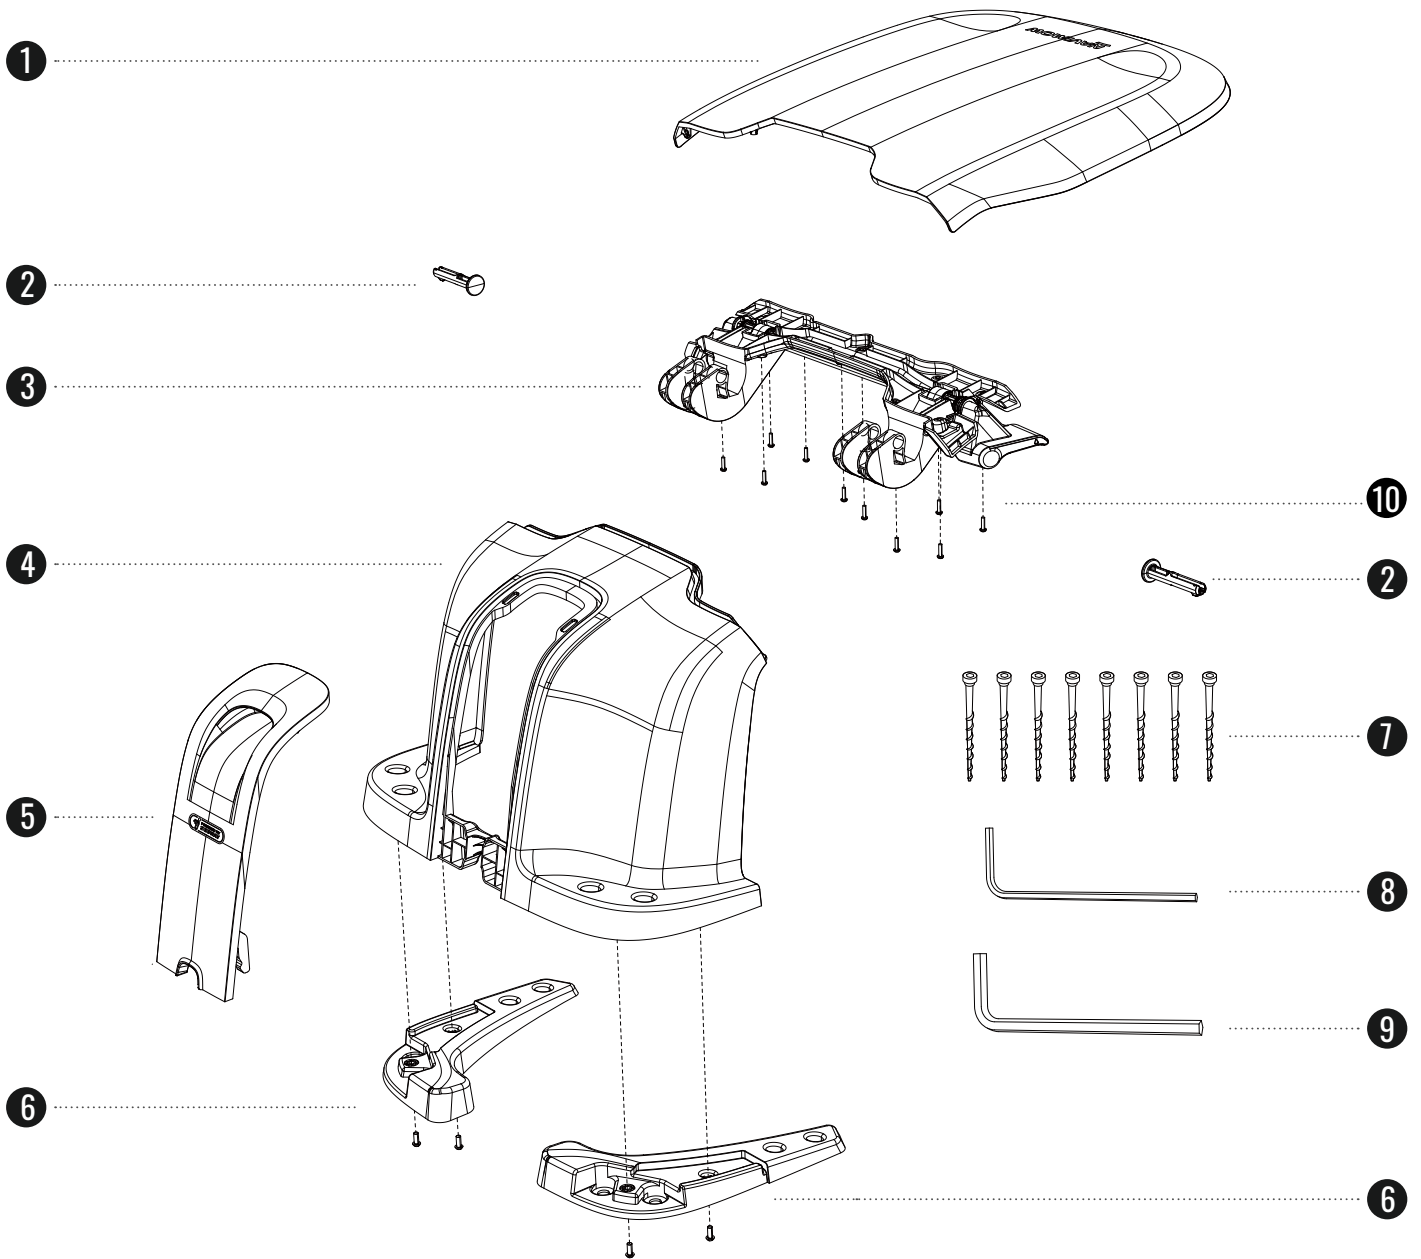

Garage S

No.	PN	Description	Quantity	Notes
①	AB.12.02.00.0172	Front cover, Garage S	1	
②	AB.12.01.00.0255	Connecting pin, Garage S-M-L	2	
③	AB.12.01.00.0254	Shaft bracket, Garage S-M-L	1	
④	AB.12.02.00.0181	Lower cover, Garage S	1	
⑤	AB.12.02.00.0173	Rear window, Garage S	1	
⑥	AB.12.01.00.0252	Support foot, Garage S-M	1	
⑦	AB.12.02.00.0179	Ground nail, Charging station	8	Additional 8 pcs for fixing garage
⑧	AB.12.02.00.0182	Socket key, Hexagon, 4mm	1	Additional 1 pc for fixing garage
⑨	AB.12.02.00.0183	Socket key, Hexagon, 6mm	1	Additional 1 pc for fixing garage
⑩	AB.12.02.00.0154	Fastener, Self Tapping, K40H16	10