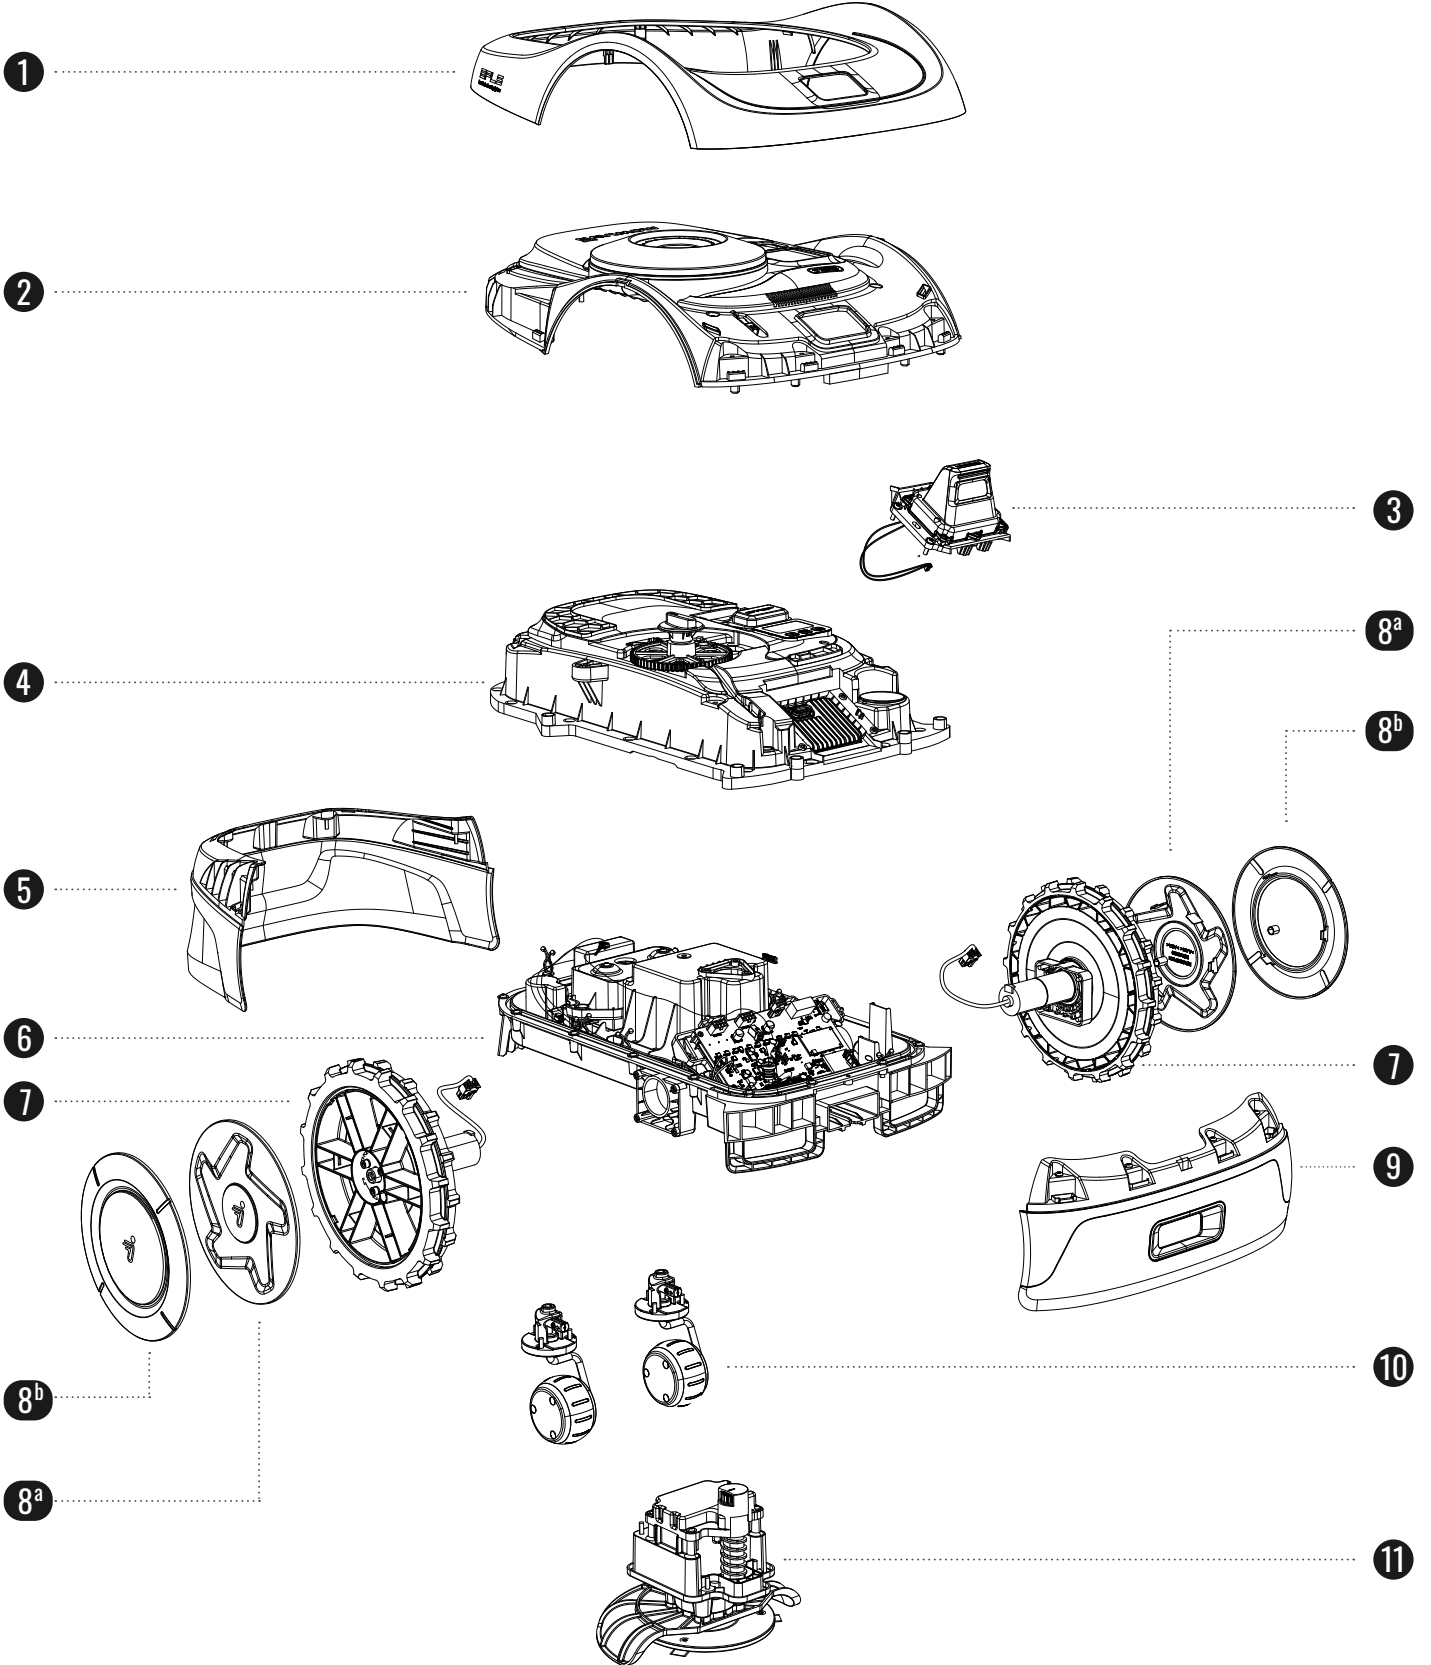

Navimow i Series

SPARE PARTS

NAVIMOW

Choose Life Without Boundaries

Overall View

No.	Description	Quantity	Notes
①	Top decoration buckle cover	1	
②	Decoration cover assembly	1	
③	VisionFence module	1	
④	Top shell assembly	1	
⑤	Rear decoration cover	1	
⑥	Chassis assembly	1	
⑦	Traction wheel assembly	2	
⑧ ^a	Wheel cover gear pattern	2	Only for i105
⑧ ^b	Wheel cover circular pattern	2	Only for i108
⑨	Front decoration cover	1	
⑩	Universal wheel assembly	2	
⑪	Mowing assembly	1	

Decoration cover assembly

No.	PN	Description	Quantity	Notes
①	AB.12.02.00.0135	Top decoration buckle cover light grey	1	Only for i105
	AB.12.02.00.0136	Top decoration buckle cover i108 dark grey	1	Only for i108
②	AB.12.02.00.0101	Ambient light assembly EU-UK-CH-ANZ	1	
③	AB.12.02.00.0123	Rear decoration cover	1	
④	AB.12.02.00.0138	Front decoration cover light grey	1	Only for i105
	AB.12.02.00.0139	Front decoration cover dark grey	1	Only for i108
⑤	AB.12.02.00.0137	Top decoration cover	1	
⑥	AB.12.02.00.0154	Fastener, Self Tapping, K40H16	8	
⑦	AB.12.02.00.0153	Fastener, Self Tapping, K50H16	6	

Top shell assembly-01

No.	PN	Description	Quantity	Notes
①	AB.12.02.00.0127	Height adjustment knob	1	
②	AB.12.02.00.0125	Height adjustment drive gear	1	
③	AB.12.02.00.0124	Top shell body	1	
④	AB.12.02.00.0109	Display PCB board	1	
⑤	AB.12.02.00.0165	Fastener, Self Tapping, ST2.9x9.5	6	

Wheels

No.	PN	Description	Quantity	Notes
1 ^a	AB.12.02.00.0130	Wheel cover circular pattern	2	Only for i108
1 ^b	AB.12.02.00.0129	Wheel cover gear pattern	2	Only for i105
2	AB.12.02.00.0128	Traction wheel	2	
3	AB.12.02.00.0116	Traction motor module	2	
4	AB.12.01.00.0199	Universal wheel assembly	2	
5	AB.12.02.00.0152	Traction wheel flat pad	2	
6	AB.12.02.00.0167	Hex screw with washer M5x16	6	
7	AB.12.02.00.0153	Fastener, Self Tapping, K50H16	14	