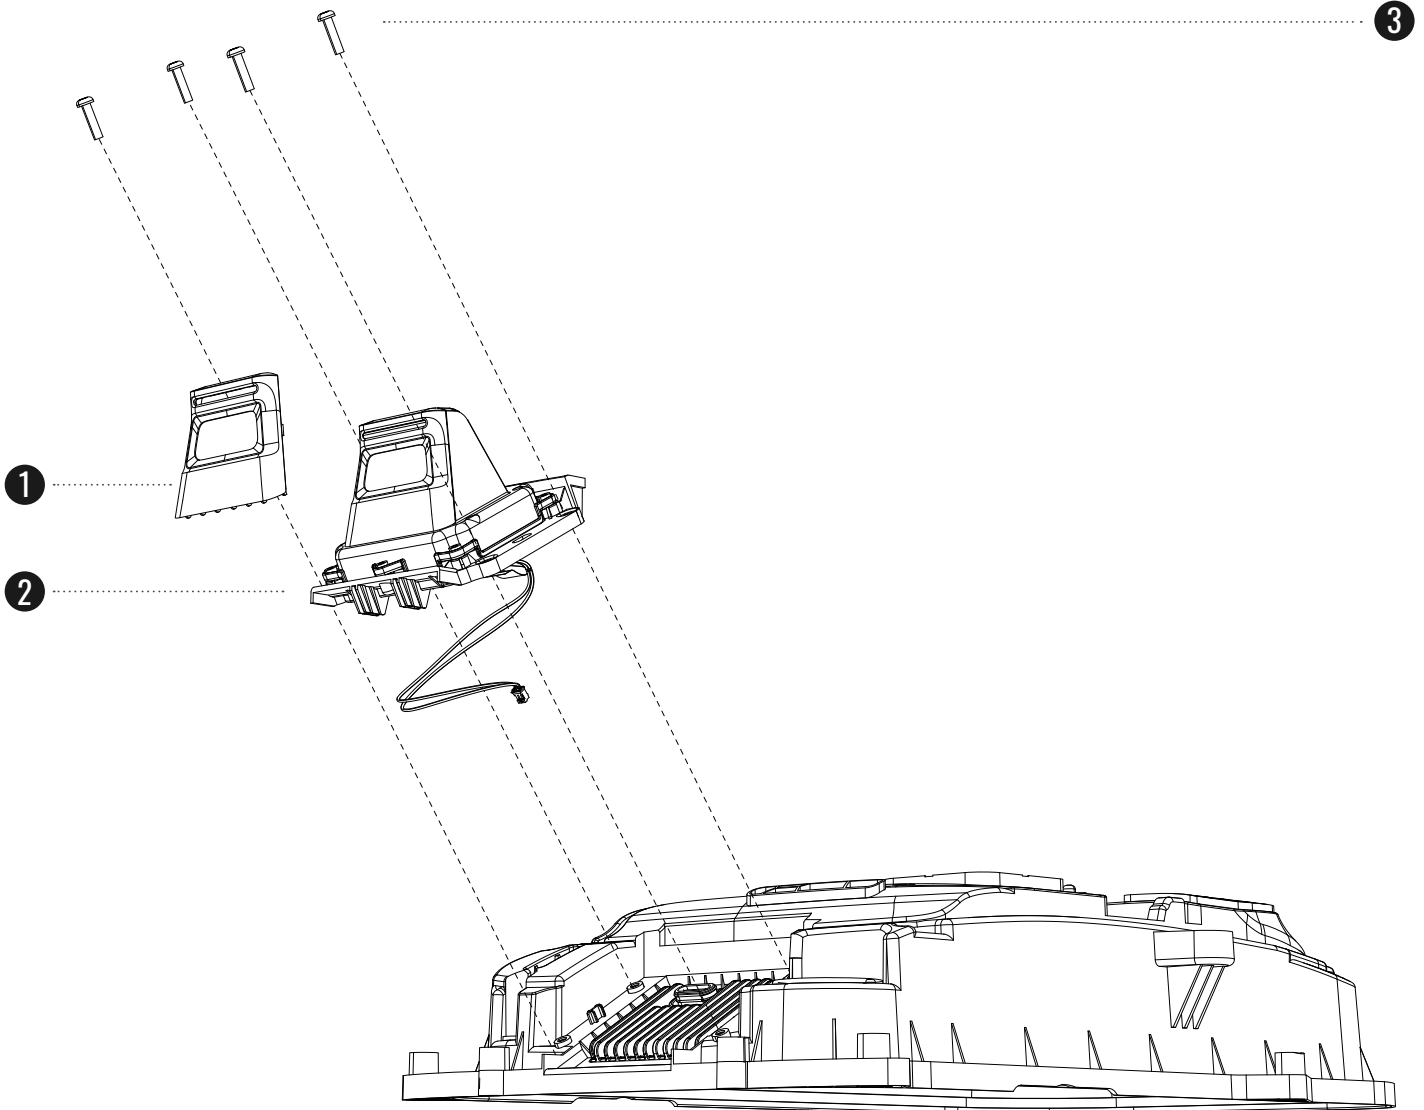

VisionFence module

No.	PN	Description	Quantity	Notes
1	AB.12.02.00.0113	VisionFence front cover light grey	1	Only for i105
	AB.12.02.00.0114	VisionFence front cover dark grey	1	Only for i108
2	AB.12.02.00.0111	VisionFence module light grey	1	Only for i105
	AB.12.02.00.0112	VisionFence module dark grey	1	Only for i108
3	AB.12.02.00.0154	Fastener, Self Tapping, K40H16	4