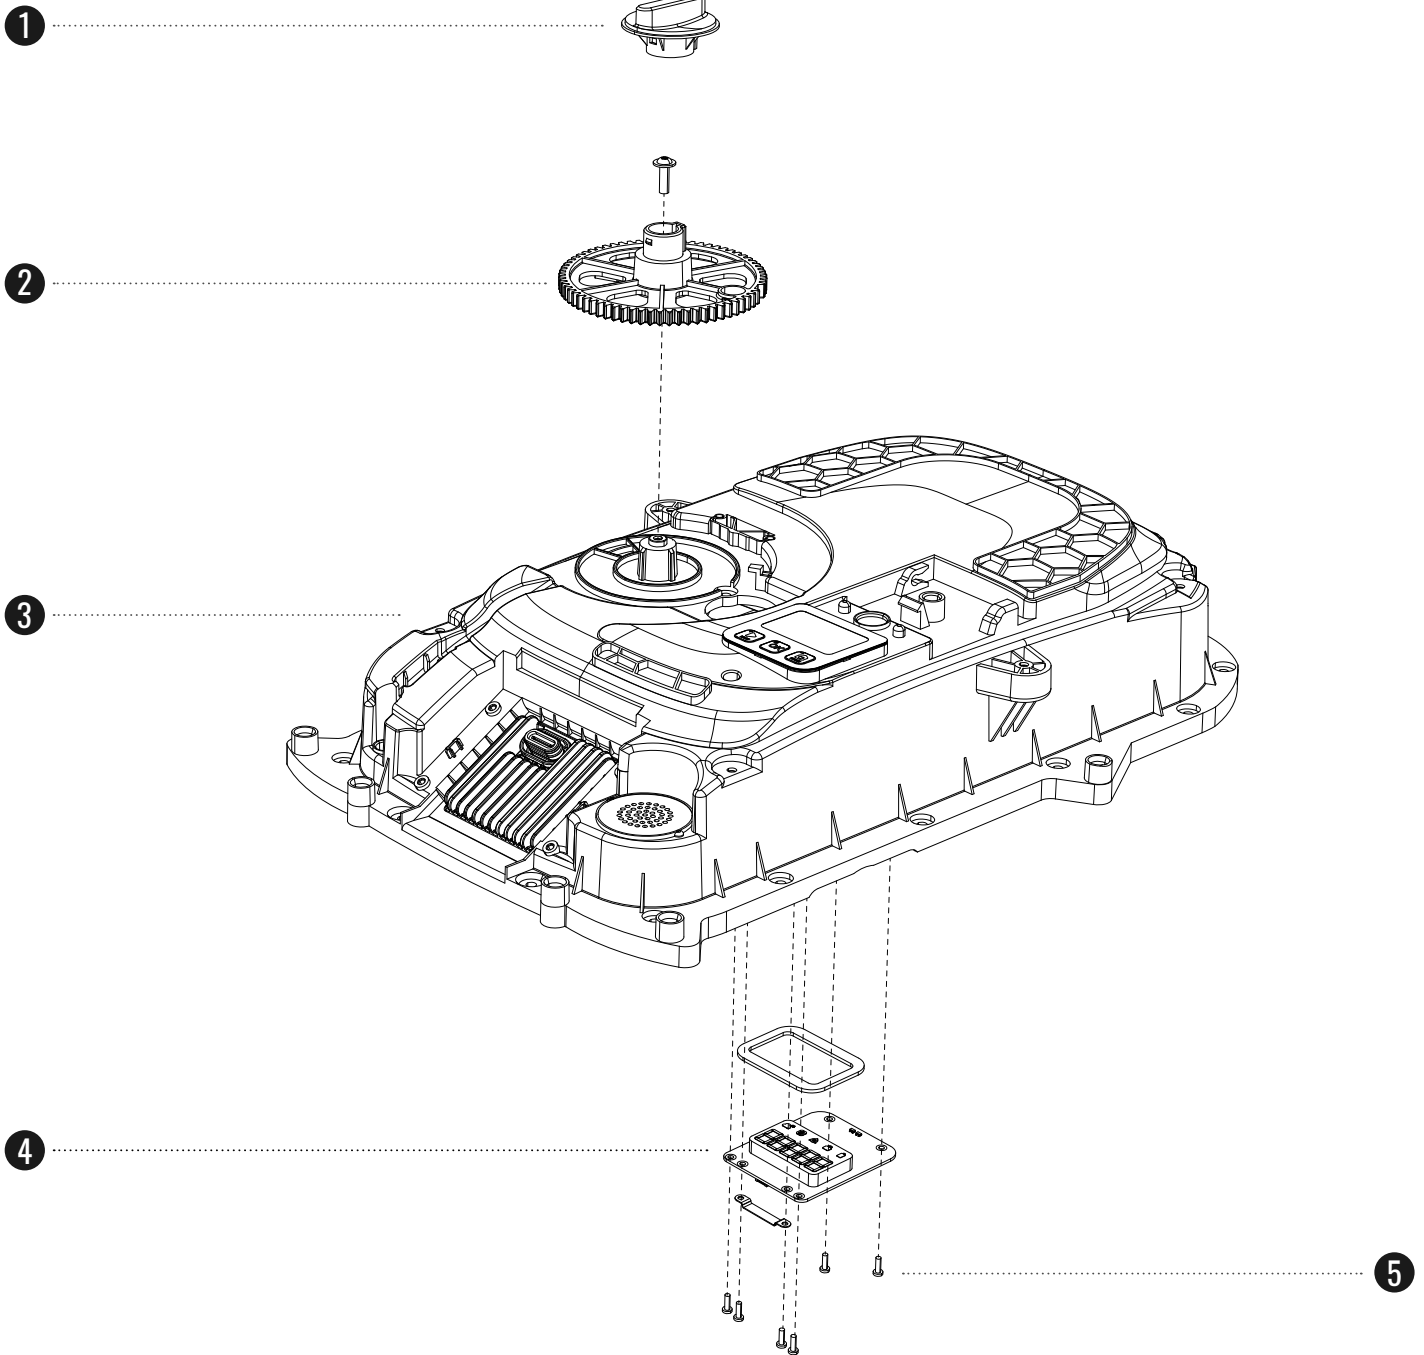

Navimow i Series

SPARE PARTS

NAVIMOW

Choose Life Without Boundaries

Overall View

No.	Description	Quantity	Notes
①	Top decoration buckle cover	1	
②	Decoration cover assembly	1	
③	VisionFence module	1	
④	Top shell assembly	1	
⑤	Rear decoration cover	1	
⑥	Chassis assembly	1	
⑦	Traction wheel assembly	2	
⑧ ^a	Wheel cover gear pattern	2	Only for i105
⑧ ^b	Wheel cover circular pattern	2	Only for i108
⑨	Front decoration cover	1	
⑩	Universal wheel assembly	2	
⑪	Mowing assembly	1	

Decoration cover assembly

No.	PN	Description	Quantity	Notes
①	AB.12.02.00.0135	Top decoration buckle cover light grey	1	Only for i105
	AB.12.02.00.0136	Top decoration buckle cover i108 dark grey	1	Only for i108
②	AB.12.02.00.0101	Ambient light assembly EU-UK-CH-ANZ	1	
③	AB.12.02.00.0123	Rear decoration cover	1	
④	AB.12.02.00.0138	Front decoration cover light grey	1	Only for i105
	AB.12.02.00.0139	Front decoration cover dark grey	1	Only for i108
⑤	AB.12.02.00.0137	Top decoration cover	1	
⑥	AB.12.02.00.0154	Fastener, Self Tapping, K40H16	8	
⑦	AB.12.02.00.0153	Fastener, Self Tapping, K50H16	6	

Top shell assembly-01

No.	PN	Description	Quantity	Notes
①	AB.12.02.00.0127	Height adjustment knob	1	
②	AB.12.02.00.0125	Height adjustment drive gear	1	
③	AB.12.02.00.0124	Top shell body	1	
④	AB.12.02.00.0109	Display PCB board	1	
⑤	AB.12.02.00.0165	Fastener, Self Tapping, ST2.9x9.5	6	

Wheels

No.	PN	Description	Quantity	Notes
1 ^a	AB.12.02.00.0130	Wheel cover circular pattern	2	Only for i108
1 ^b	AB.12.02.00.0129	Wheel cover gear pattern	2	Only for i105
2	AB.12.02.00.0128	Traction wheel	2	
3	AB.12.02.00.0116	Traction motor module	2	
4	AB.12.01.00.0199	Universal wheel assembly	2	
5	AB.12.02.00.0152	Traction wheel flat pad	2	
6	AB.12.02.00.0167	Hex screw with washer M5x16	6	
7	AB.12.02.00.0153	Fastener, Self Tapping, K50H16	14	