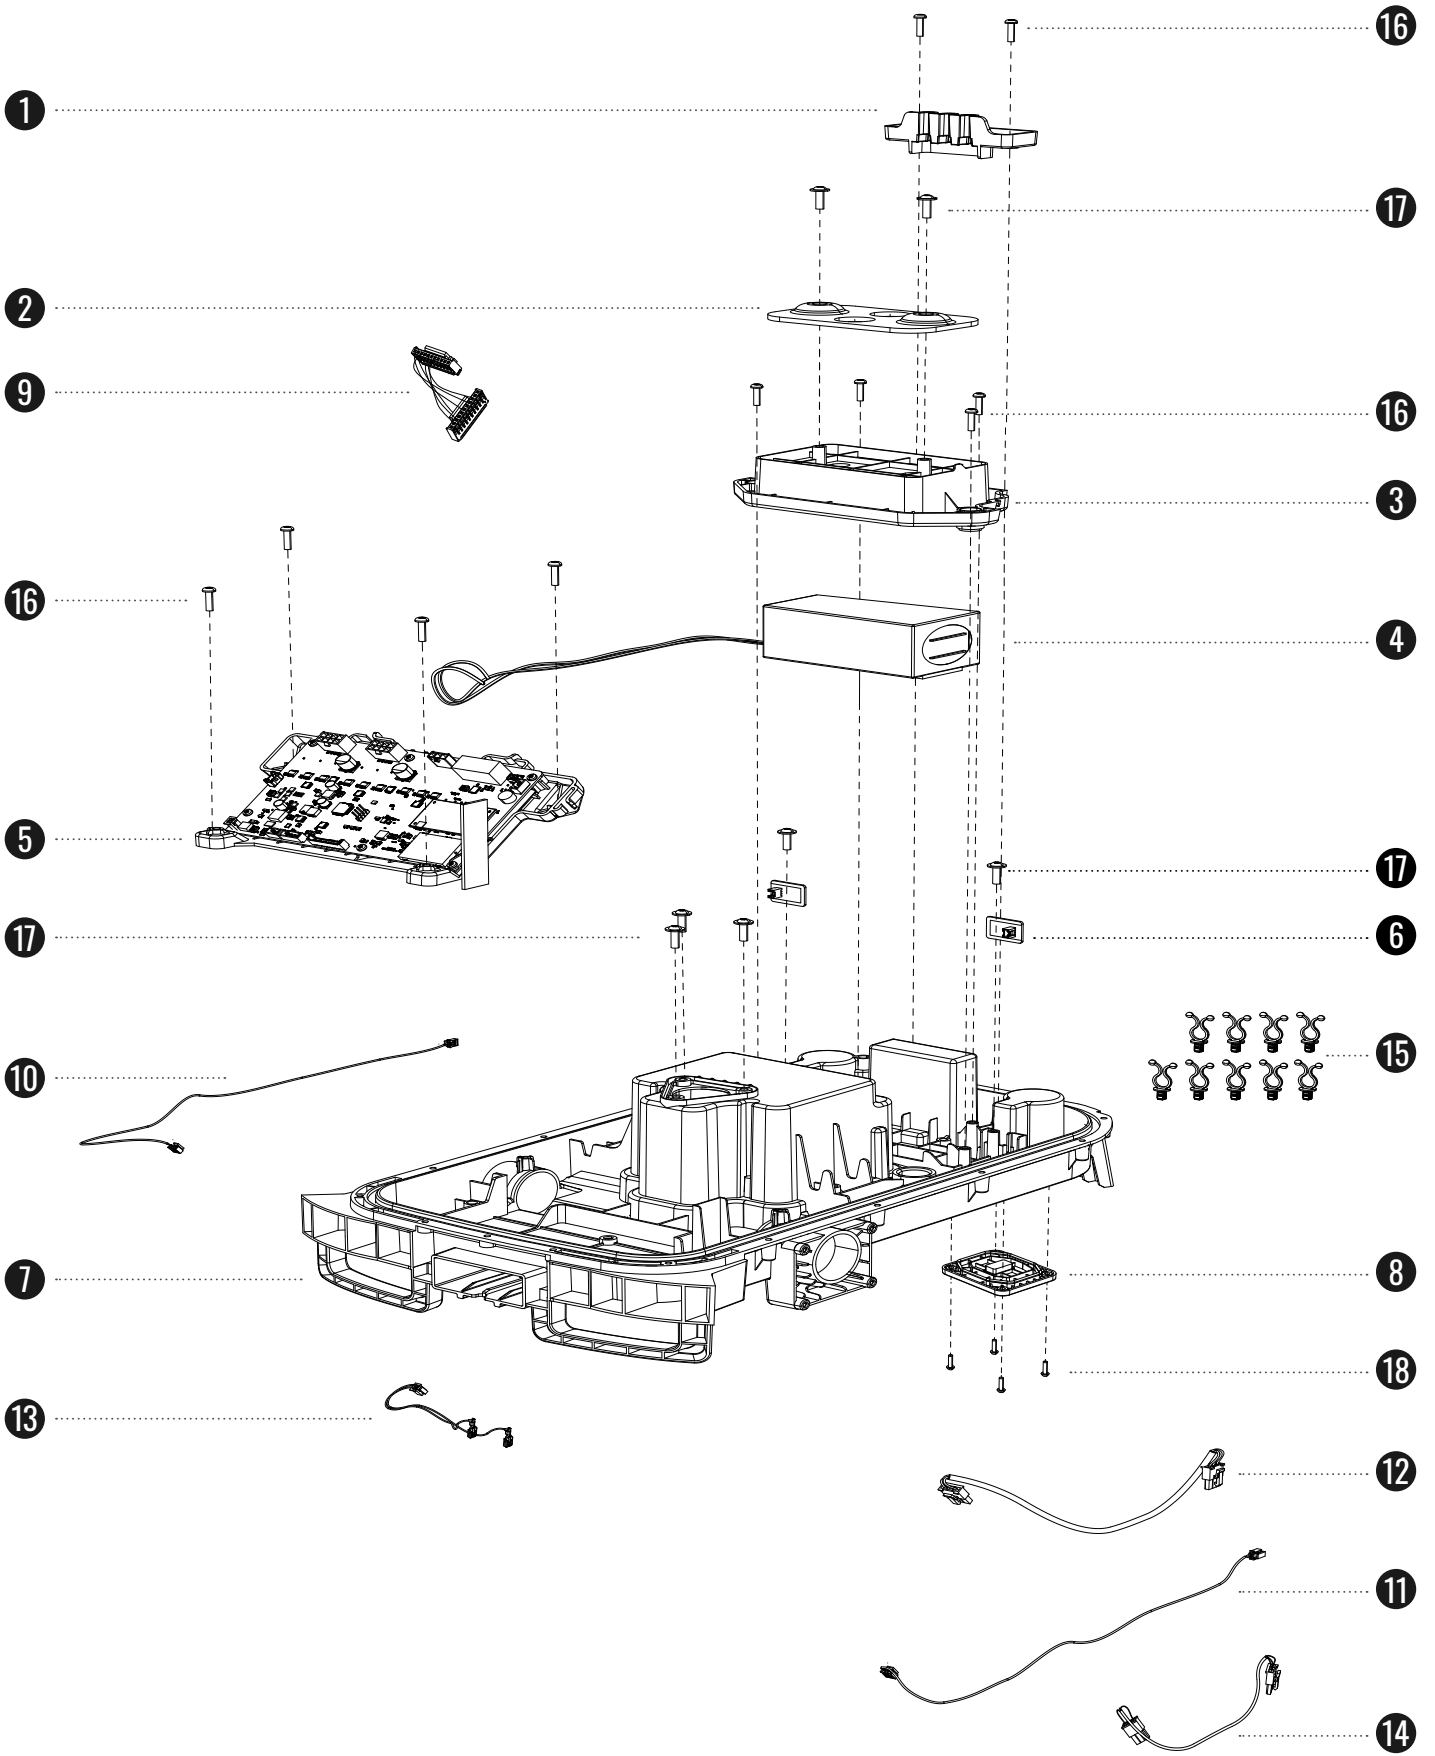

Chassis assembly