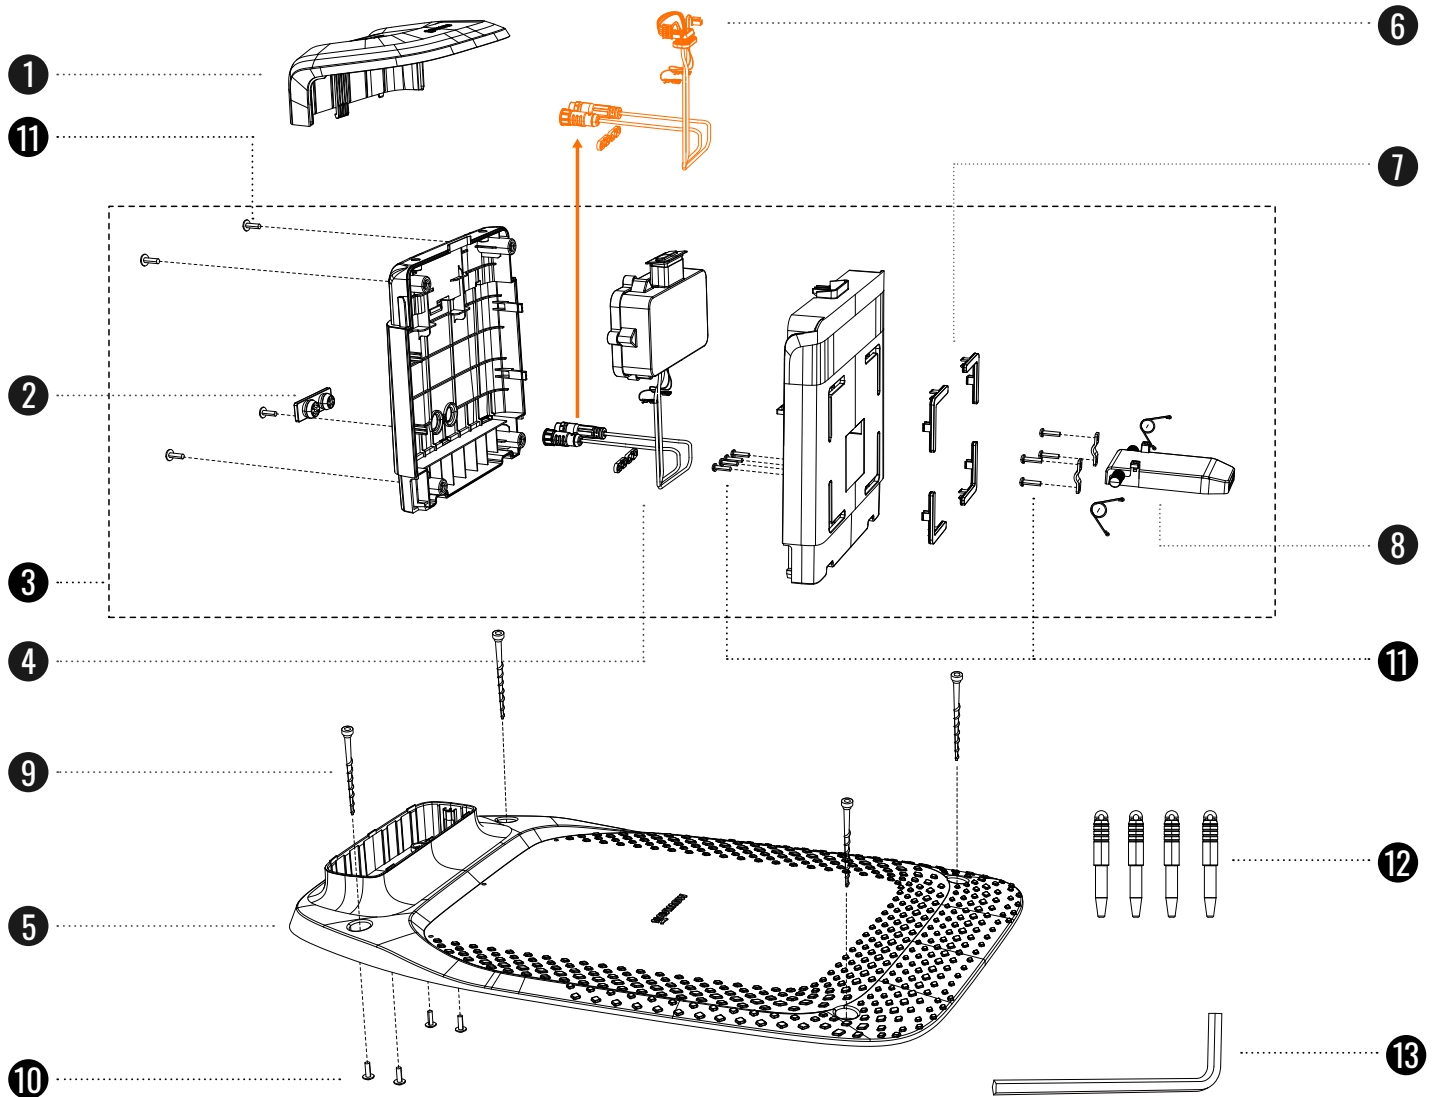

Charging station

No.	PN	Description	Quantity	Notes
①	AB.12.02.00.0122	Charging station upper cover	1	
②	AB.12.02.00.0133	CGS cable protection plug	1	
③	AB.12.02.00.0132	CGS main body EU-UK-CH	1	
④	AB.12.02.00.0119	Charging station board assembly EU-UK-CH	1	
⑤	AB.12.02.00.0131	Charging station base plate	1	
⑥	AB.12.02.00.0120	CGS cable assembly	1	
⑦	AB.12.02.00.0140	Reflective strip, L-shaped	4	
⑧	AB.12.02.00.0121	CGS charging tongue assembly	1	
⑨	AB.12.02.00.0179	Ground nail, Charging station	4	4 pcs for fixing charging station
⑩	AB.12.02.00.0153	Fastener, Self Tapping, K50H16	8	
⑪	AB.12.02.00.0154	Fastener, Self Tapping, K40H16	8	
⑫	AB.12.01.00.0299	Hole position marker	4	
⑬	AB.12.02.00.0183	Socket key, Hexagon, 6mm	1	1 pc for fixing charging station