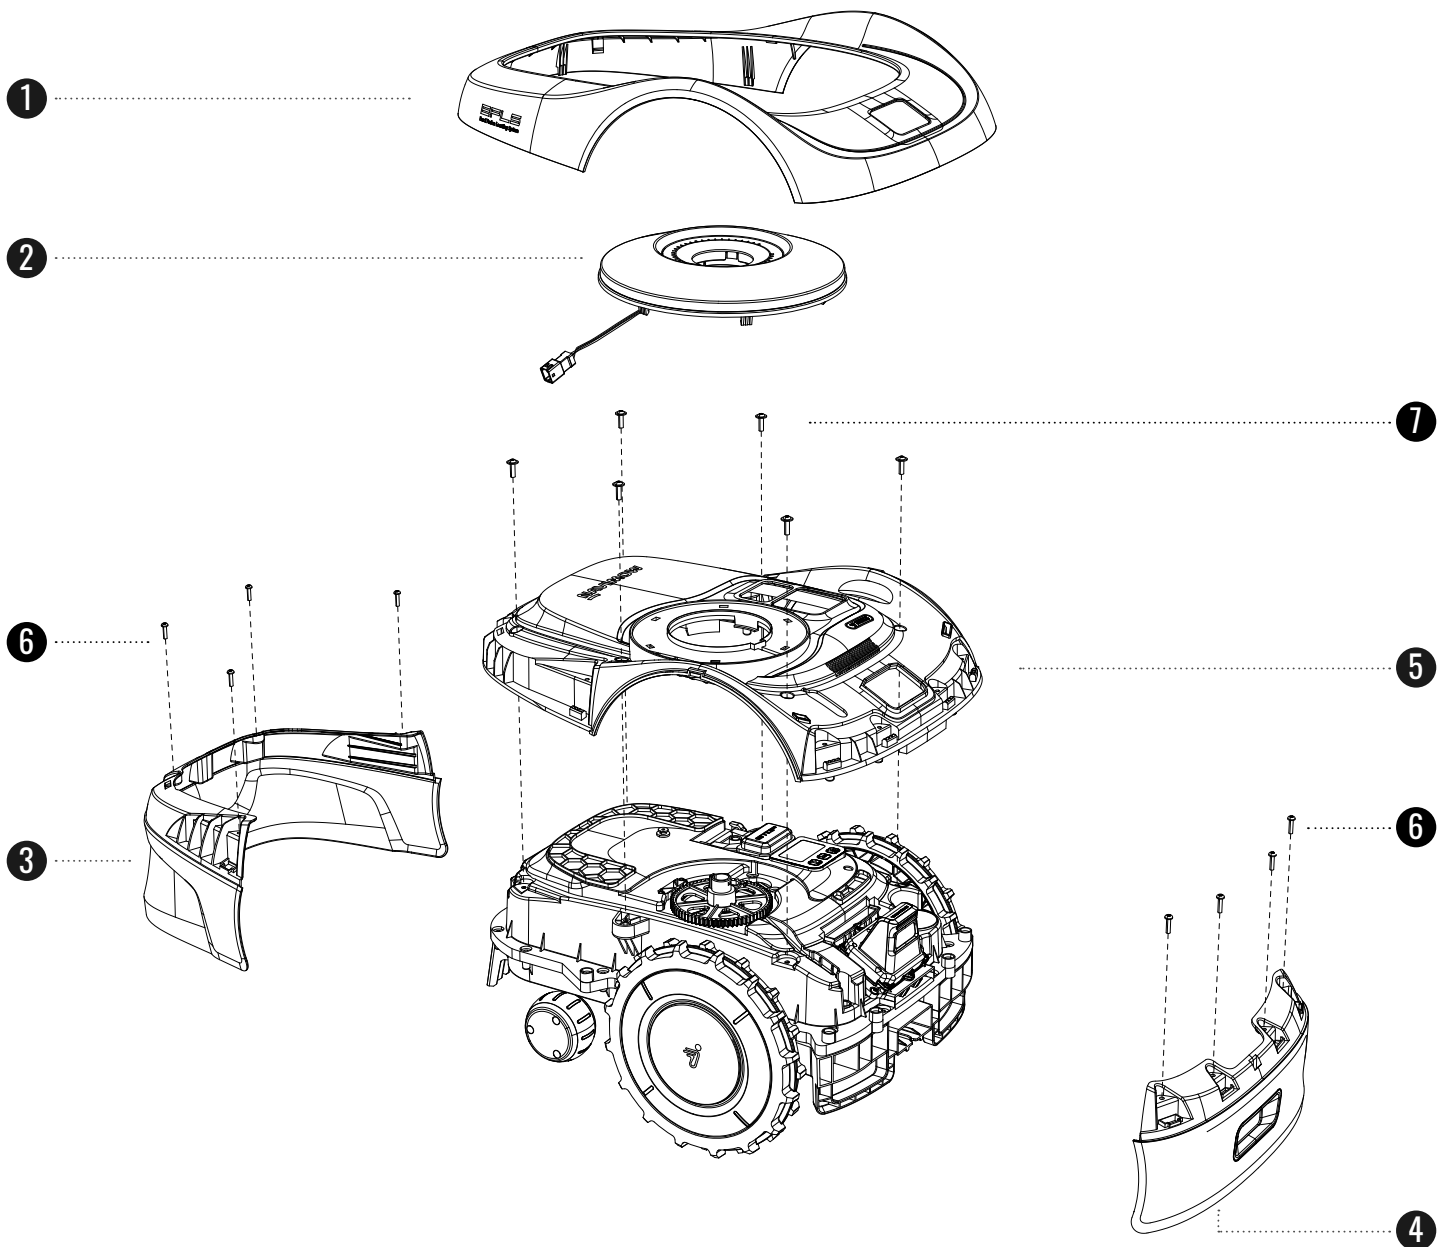

Navimow i Series

SPARE PARTS

NAVIMOW

Choose Life Without Boundaries

Overall View

No.	Description	Quantity	Notes
①	Top decoration buckle cover	1	
②	Decoration cover assembly	1	
③	VisionFence module	1	
④	Top shell assembly	1	
⑤	Rear decoration cover	1	
⑥	Chassis assembly	1	
⑦	Traction wheel assembly	2	
⑧ ^a	Wheel cover gear pattern	2	Only for i105
⑧ ^b	Wheel cover circular pattern	2	Only for i108
⑨	Front decoration cover	1	
⑩	Universal wheel assembly	2	
⑪	Mowing assembly	1	

Decoration cover assembly

No.	PN	Description	Quantity	Notes
①	AB.12.02.00.0135	Top decoration buckle cover light grey	1	Only for i105
	AB.12.02.00.0136	Top decoration buckle cover i108 dark grey	1	Only for i108
②	AB.12.02.00.0101	Ambient light assembly EU-UK-CH-ANZ	1	
③	AB.12.02.00.0123	Rear decoration cover	1	
④	AB.12.02.00.0138	Front decoration cover light grey	1	Only for i105
	AB.12.02.00.0139	Front decoration cover dark grey	1	Only for i108
⑤	AB.12.02.00.0137	Top decoration cover	1	
⑥	AB.12.02.00.0154	Fastener, Self Tapping, K40H16	8	
⑦	AB.12.02.00.0153	Fastener, Self Tapping, K50H16	6	

Top shell assembly-01

No.	PN	Description	Quantity	Notes
①	AB.12.02.00.0127	Height adjustment knob	1	
②	AB.12.02.00.0125	Height adjustment drive gear	1	
③	AB.12.02.00.0124	Top shell body	1	
④	AB.12.02.00.0109	Display PCB board	1	
⑤	AB.12.02.00.0165	Fastener, Self Tapping, ST2.9x9.5	6	

Wheels

No.	PN	Description	Quantity	Notes
1 ^a	AB.12.02.00.0130	Wheel cover circular pattern	2	Only for i108
1 ^b	AB.12.02.00.0129	Wheel cover gear pattern	2	Only for i105
2	AB.12.02.00.0128	Traction wheel	2	
3	AB.12.02.00.0116	Traction motor module	2	
4	AB.12.01.00.0199	Universal wheel assembly	2	
5	AB.12.02.00.0152	Traction wheel flat pad	2	
6	AB.12.02.00.0167	Hex screw with washer M5x16	6	
7	AB.12.02.00.0153	Fastener, Self Tapping, K50H16	14	