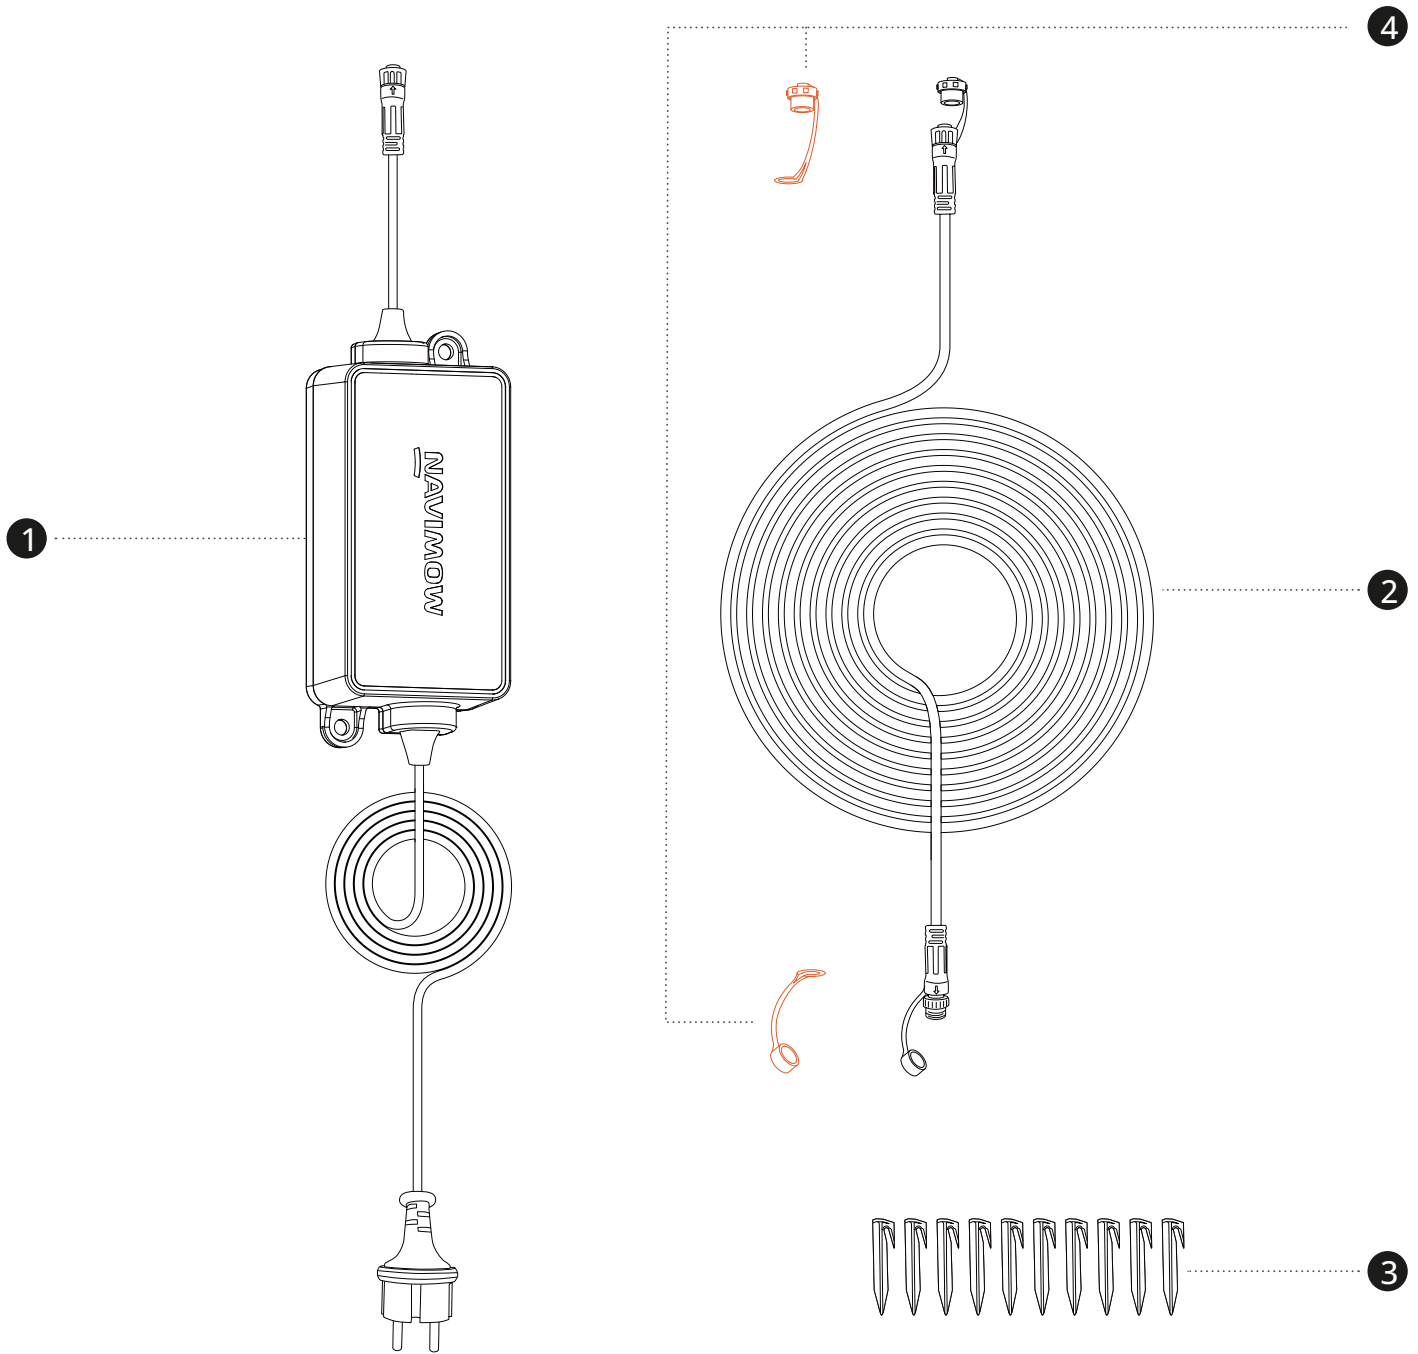

Power Supply

No.	PN	Description	Quantity	Notes
①	AB.12.01.00.0211	Power supply EU standard	1	For EU standard models
	AB.12.01.00.0212	Power supply UK standard	1	For UK standard models
	AB.12.01.00.0213	Power supply CH standard	1	For CH standard models
②	AB.12.01.00.0218	Power supply extension cable	1	
③	AB.12.03.00.0124	Cable Peg	10	
④	AB.12.01.00.0275	Waterproof cap-Adaptor extension cable	1